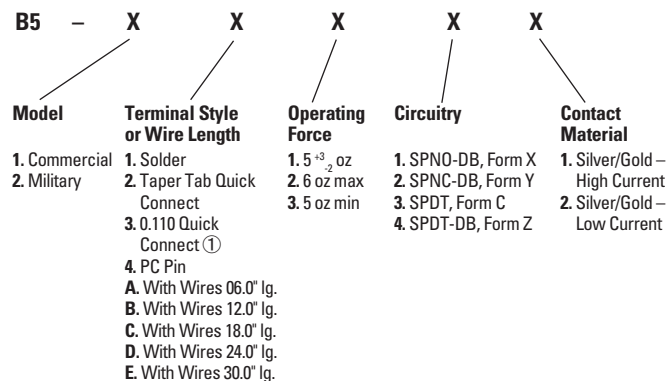

B5 PART NUMBER CODE

① Mates with AMP Series 110 receptacles.