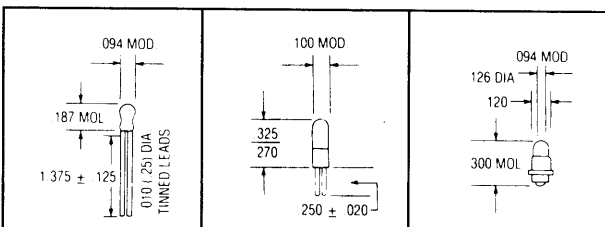

ADVANCED MICRO LITES,  
INC.

**T-3/4 LAMPS**

Design Volts	Design Amps	Candle Power	Filament Shape	Average Life (Hours)	WIRE TERMINAL LAMP NUMBER	BI-PIN LAMP NUMBER	MIDGET FLANGED LAMP NUMBER
5.0	.021	.03	C-2R	10,000	2	7112	
5.0	.06	.05	C-2R	25,000	6833		
5.0	.06	.15	C-2R	3,000	6153		
5.0	.075	.09	C-2R	25,000	7133		
5.0	.08	.15	C-2R	15,000	8666		
5.0	.115	.15	C-2R	40,000	7153		8270

**T-1 STANDARD LAMPS**

Design Volts	Design Amps	Candle Power	Filament Shape	Average Life (Hours)	SHORT T-1 LAMP NUMBER	WIRE TERMINAL LAMP NUMBER	BI-PIN LAMP NUMBER	MIDGET FLANGED LAMP NUMBER
1.5	.075	.03	C-2R	16,000		7203		
2.5	.10	.10	C-2R	10,000			7732	
5.0	.02	.03	C-2R	10,000	2022	6022		
5.0	.03	.03	C-2F	16,000		7210	7263	7234
5.0	.06	.03	C-2R	60,000	6802	680		682
5.0	.06	.05	C-2R	25,000	6832	683	7683	685
5.0	.06	.15	C-2R	5,000	6152	6150	7265	6180
5.0	.075	.09	C-2R	25,000	7132	713	7714	714
5.0	.08	.15	C-2R	3,000				7235
5.0	.115	.15	C-2R	40,000	7152	715	7715	718
5.0	.115	.15	C-2R	16,000		6809*		
5.0	.125	.25	C-2R	5,000		7216		
10.0	.027	.10	C-2F	10,000			8095	7240
12.0	.06	.15	C-2F	10,000		7219	8097	32
14.0	.065	.15	C-2F	10,000		8111	8098	8112
18.0	.026	.15	C-2F	10,000		7220	8099	7241
28.0	.024	.15	CC-2F	16,000		6838	7839	6839
28.0	.020	.15	CC-2F	10,000	7009			