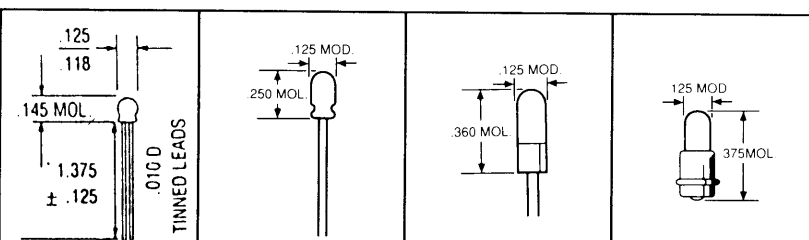

ADVANCED MICRO LITES,  
INC.

**T-3/4 LAMPS**

Design Volts	Design Amps	Candle Power	Filament Shape	Average Life (Hours)	WIRE TERMINAL LAMP NUMBER	BI-PIN LAMP NUMBER	MIDGET FLANGED LAMP NUMBER
5.0	.021	.03	C-2R	10,000	2	7112	
5.0	.06	.05	C-2R	25,000	6833		
5.0	.06	.15	C-2R	3,000	6153		
5.0	.075	.09	C-2R	25,000	7133		
5.0	.08	.15	C-2R	15,000	8666		
5.0	.115	.15	C-2R	40,000	7153		8270

**T-1 STANDARD LAMPS**

Design Volts	Design Amps	Candle Power	Filament Shape	Average Life (Hours)	SHORT T-1 LAMP NUMBER	WIRE TERMINAL LAMP NUMBER	BI-PIN LAMP NUMBER	MIDGET FLANGED LAMP NUMBER
1.5	.075	.03	C-2R	16,000		7203		
2.5	.10	.10	C-2R	10,000			7732	
5.0	.02	.03	C-2R	10,000	2022	6022		
5.0	.03	.03	C-2F	16,000		7210	7263	7234
5.0	.06	.03	C-2R	60,000	6802	680		682
5.0	.06	.05	C-2R	25,000	6832	683	7683	685
5.0	.06	.15	C-2R	5,000	6152	6150	7265	6180
5.0	.075	.09	C-2R	25,000	7132	713	7714	714
5.0	.08	.15	C-2R	3,000				7235
5.0	.115	.15	C-2R	40,000	7152	715	7715	718
5.0	.115	.15	C-2R	16,000		6809*		
5.0	.125	.25	C-2R	5,000		7216		
10.0	.027	.10	C-2F	10,000			8095	7240
12.0	.06	.15	C-2F	10,000		7219	8097	32
14.0	.065	.15	C-2F	10,000		8111	8098	8112
18.0	.026	.15	C-2F	10,000		7220	8099	7241
28.0	.024	.15	CC-2F	16,000		6838	7839	6839
28.0	.020	.15	CC-2F	10,000	7009			